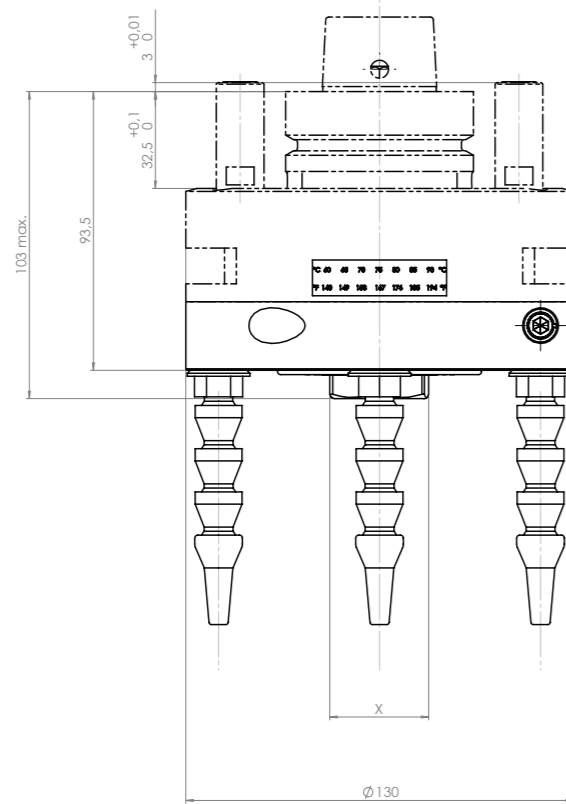

BLOW NOZZLE UNIT – CLASSIC LINE

SOFFIARO

MACHINE CONNECTION OPTIONS

HSK - F63
HOMAG / WEEKE /
WEINMANN