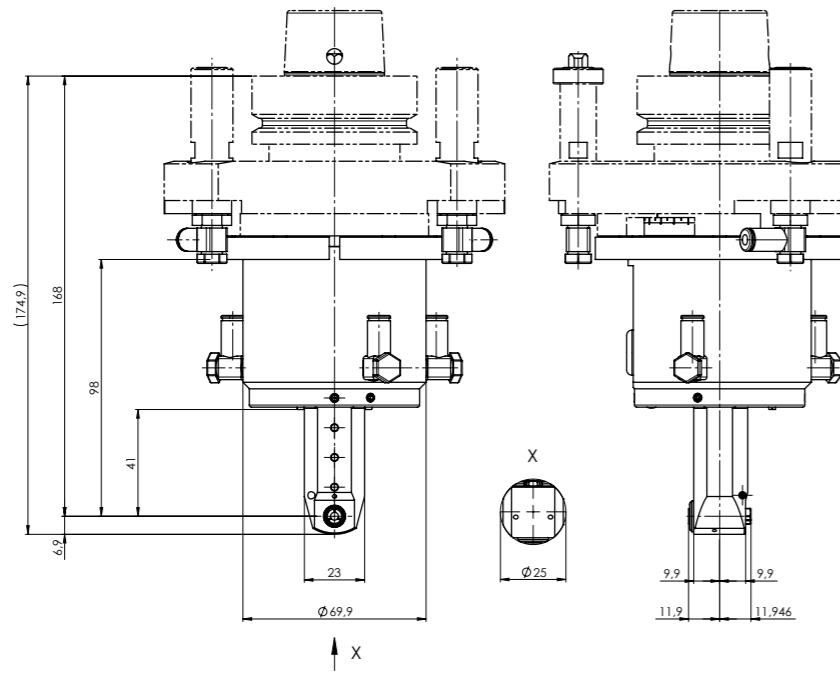

MORTISING UNIT – CLASSIC LINE SMART NESTING

MACHINE CONNECTION OPTIONS

HSK - F63
HOMAG / WEEKE /
WEINMANN