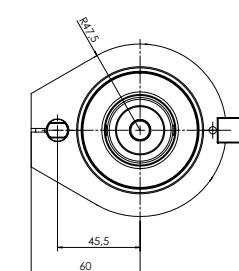

MULTI-SPINDLE HEAD MULTI V3 CABINEO

MACHINE CONNECTION OPTIONS

HSK - F63
BIESSE

HSK - F63
Busellato

HSK - F63
Felder

HSK - F63
HOMAG / WEEKE /
WEINMANN

HSK - F63
IMA

HSK - F63
Masterwood