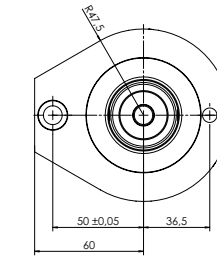

MULTI-SPINDLE HEAD MULTI V3 CABINEO

MACHINE CONNECTION OPTIONS

HSK - F63
BIESSE

HSK - F63
Busellato

HSK - F63
Felder

HSK - F63
HOMAG / WEEKE /
WEINMANN

HSK - F63
IMA

HSK - F63
Masterwood