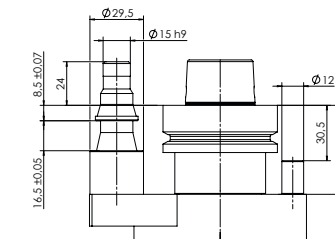

HSK - F63
SCM