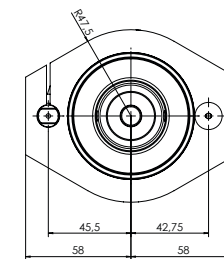

MULTI-SPINDLE HEAD MULTI V3 CABINEO

MACHINE CONNECTION OPTIONS

HSK - F63
BIESSE

HSK - F63
Busellato

HSK - F63
Felder

HSK - F63
HOMAG / WEEKE /
WEINMANN

HSK - F63
IMA

HSK - F63
Masterwood