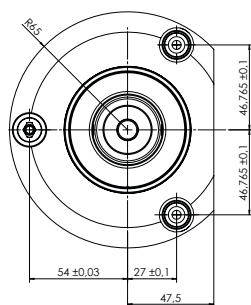

MULTI-SPINDLE HEAD MULTI V3 CABINEO

MACHINE CONNECTION OPTIONS

HSK - F63
BIESSE

HSK - F63
Busellato

HSK - F63
Felder

HSK - F63
HOMAG / WEEKE /
WEINMANN

HSK - F63
IMA

HSK - F63
Masterwood