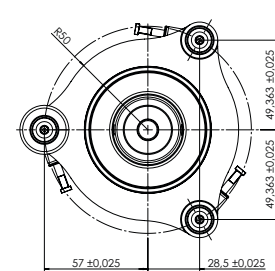

MULTI-SPINDLE HEAD MULTI V3 CABINEO

MACHINE CONNECTION OPTIONS

HSK - F63
SCM