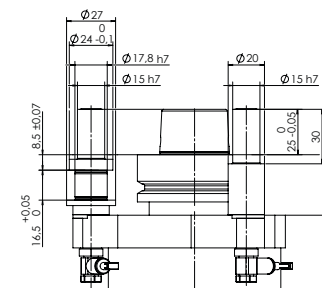

HSK - F63
SCM