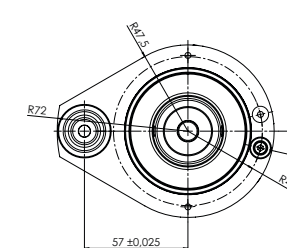

MULTI-SPINDLE HEAD MULTI V3 CABINEO

MACHINE CONNECTION OPTIONS

HSK - F63
SCM