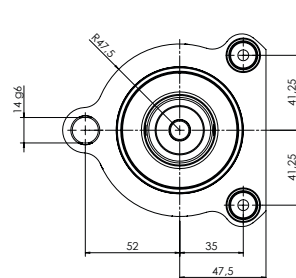

MULTI-SPINDLE HEAD MULTI V3 CABINEO

MACHINE CONNECTION OPTIONS

HSK - F63
BIESSE

HSK - F63
Busellato

HSK - F63
Felder

HSK - F63
HOMAG / WEEKE /
WEINMANN

HSK - F63
IMA

HSK - F63
Masterwood