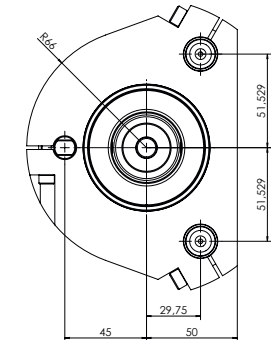

MULTI-SPINDLE HEAD MULTI V3 CABINEO

MACHINE CONNECTION OPTIONS

HSK - F63
BIESSE

HSK - F63
Busellato

HSK - F63
Felder

HSK - F63
HOMAG / WEEKE /
WEINMANN

HSK - F63
IMA

HSK - F63
Masterwood