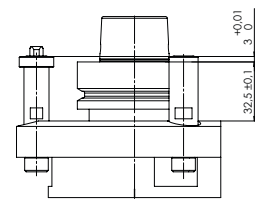

FLOATING TRIMMING UNIT – CLASSIC LINE

FLOATING VC

MACHINE CONNECTION OPTIONS

HSK - F63
BIESSE

HSK - F63
Busellato

HSK - F63
Felder

HSK - F63
HOMAG / WEEKE /
WEINMANN

HSK - F63
IMA