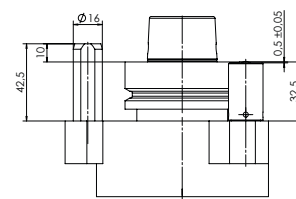

FLOATING TRIMMING UNIT – CLASSIC LINE

FLOATING VC

MACHINE CONNECTION OPTIONS

HSK - F63
BIESSE

HSK - F63
Busellato

HSK - F63
Felder

HSK - F63
HOMAG / WEEKE /
WEINMANN

HSK - F63
IMA