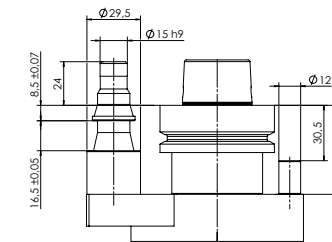

HSK - F63
SCM