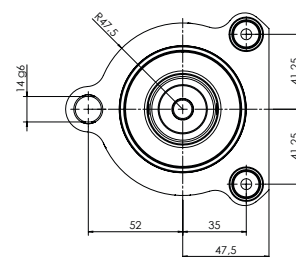

FLOATING TRIMMING UNIT – CLASSIC LINE

FLOATING VC

MACHINE CONNECTION OPTIONS

HSK - F63
BIESSE

HSK - F63
Busellato

HSK - F63
Felder

HSK - F63
HOMAG / WEEKE /
WEINMANN

HSK - F63
IMA