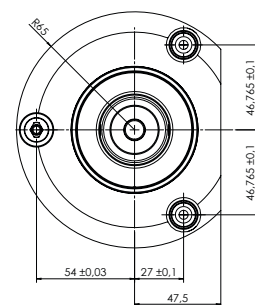

FLOATING TRIMMING UNIT – CLASSIC LINE

FLOATING VC

MACHINE CONNECTION OPTIONS

HSK - F63
BIESSE

HSK - F63
Busellato

HSK - F63
Felder

HSK - F63
HOMAG / WEEKE /
WEINMANN

HSK - F63
IMA