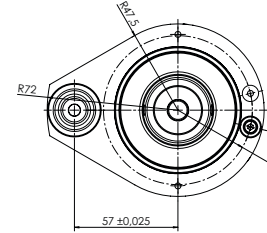

FLOATING TRIMMING UNIT – CLASSIC LINE

FLOATING VC

MACHINE CONNECTION OPTIONS

HSK - F63
SCM