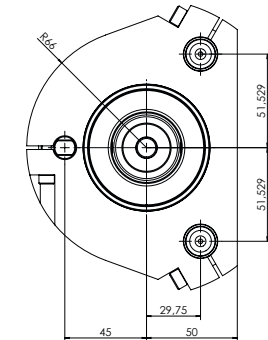

FLOATING TRIMMING UNIT – CLASSIC LINE

FLOATING VC

MACHINE CONNECTION OPTIONS

HSK - F63
BIESSE

HSK - F63
Busellato

HSK - F63
Felder

HSK - F63
HOMAG / WEEKE /
WEINMANN

HSK - F63
IMA