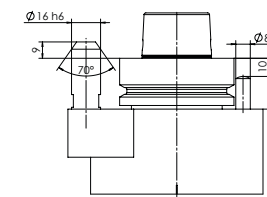

FLOATING TRIMMING UNIT – CLASSIC LINE

FLOATING VC

MACHINE CONNECTION OPTIONS

HSK - F63
BIESSE

HSK - F63
Busellato

HSK - F63
Felder

HSK - F63
HOMAG / WEEKE /
WEINMANN

HSK - F63
IMA