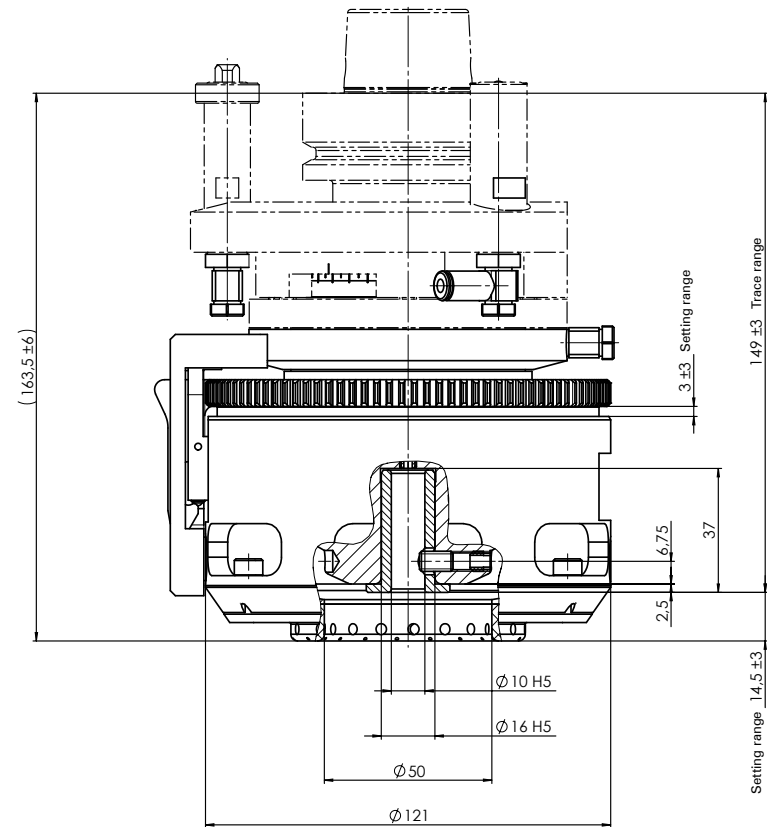

FLOATING TRIMMING UNIT – CLASSIC LINE

FLOATING VC

MACHINE CONNECTION OPTIONS

HSK - F63
BIESSE

HSK - F63
Busellato

HSK - F63
Felder

HSK - F63
HOMAG / WEEKE /
WEINMANN

HSK - F63
IMA