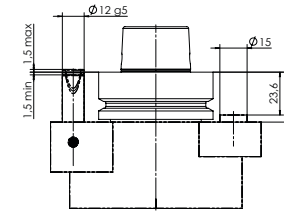

FLOATING TRIMMING UNIT – CLASSIC LINE

FLOATING VC

MACHINE CONNECTION OPTIONS

HSK - F63
BIESSE

HSK - F63
Busellato

HSK - F63
Felder

HSK - F63
HOMAG / WEEKE /
WEINMANN

HSK - F63
IMA