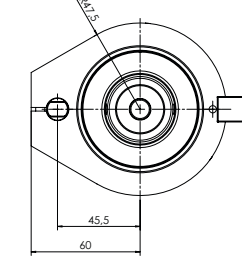

FLOATING TRIMMING UNIT – CLASSIC LINE

FLOATING VC

MACHINE CONNECTION OPTIONS