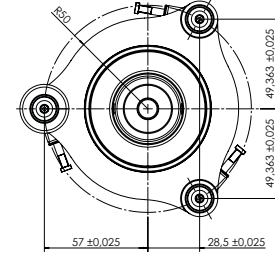

FLOATING TRIMMING UNIT – CLASSIC LINE

FLOATING VC

MACHINE CONNECTION OPTIONS

HSK - F63
SCM