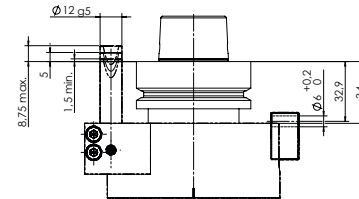

FLOATING TRIMMING UNIT – CLASSIC LINE

FLOATING VC

MACHINE CONNECTION OPTIONS