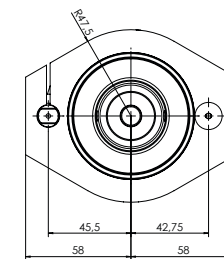

FLOATING TRIMMING UNIT – CLASSIC LINE

FLOATING VC

MACHINE CONNECTION OPTIONS

HSK - F63
BIESSE

HSK - F63
Busellato

HSK - F63
Felder

HSK - F63
HOMAG / WEEKE /
WEINMANN

HSK - F63
IMA