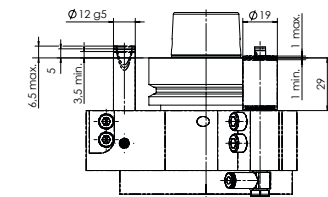

FLOATING TRIMMING UNIT – CLASSIC LINE

FLOATING VC

MACHINE CONNECTION OPTIONS

HSK - F63
BIESSE

HSK - F63
Busellato

HSK - F63
Felder

HSK - F63
HOMAG / WEEKE /
WEINMANN

HSK - F63
IMA