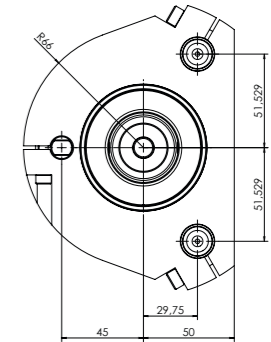

FLOATING TRIMMING UNIT – CLASSIC LINE

FLOATING V

MACHINE CONNECTION OPTIONS

HSK - F63
BIESSE

HSK - F63
Busellato

HSK - F63
Felder

HSK - F63
HOMAG / WEEKE /
WEINMANN

HSK - F63
IMA