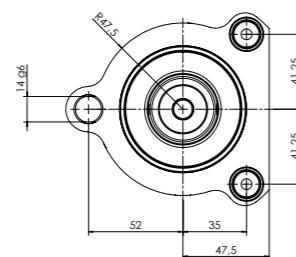

FLOATING TRIMMING UNIT – CLASSIC LINE

FLOATING V

MACHINE CONNECTION OPTIONS

HSK - F63
BIESSE

HSK - F63
Busellato

HSK - F63
Felder

HSK - F63
HOMAG / WEEKE /
WEINMANN

HSK - F63
IMA