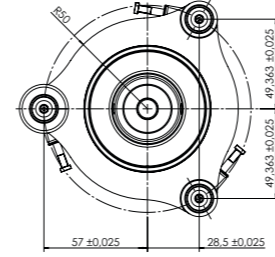

FLOATING TRIMMING UNIT – CLASSIC LINE

FLOATING V

MACHINE CONNECTION OPTIONS

HSK - F63
SCM