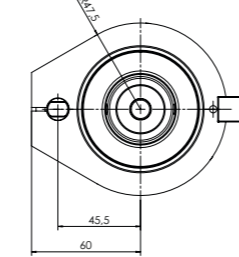

FLOATING TRIMMING UNIT – CLASSIC LINE

FLOATING V

MACHINE CONNECTION OPTIONS