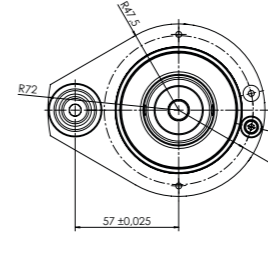

FLOATING TRIMMING UNIT – CLASSIC LINE

FLOATING V

MACHINE CONNECTION OPTIONS

HSK - F63
SCM