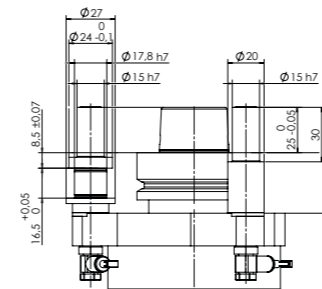

HSK - F63
SCM