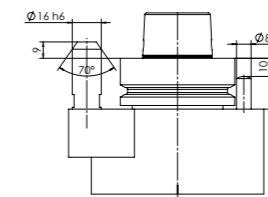

FLOATING TRIMMING UNIT – CLASSIC LINE

FLOATING V

MACHINE CONNECTION OPTIONS

HSK - F63
BIESSE

HSK - F63
Busellato

HSK - F63
Felder

HSK - F63
HOMAG / WEEKE /
WEINMANN

HSK - F63
IMA