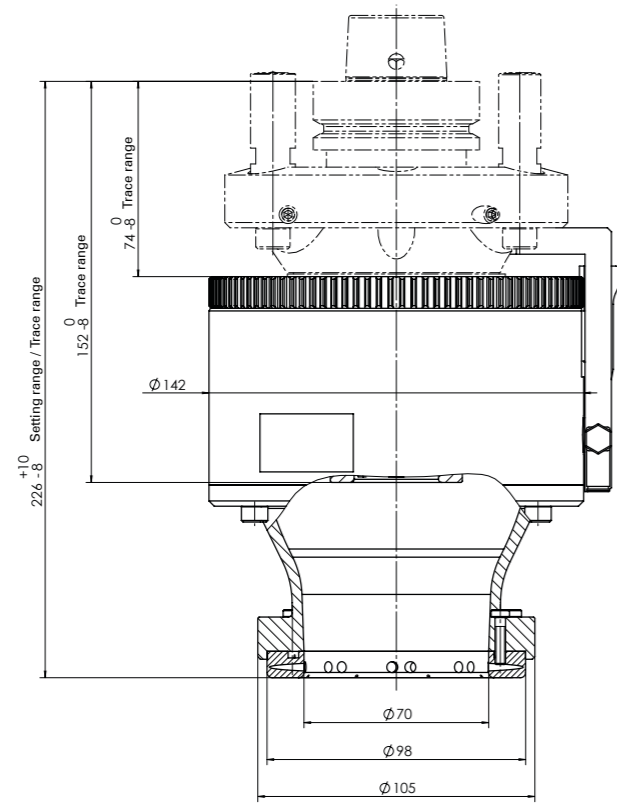

FLOATING TRIMMING UNIT – CLASSIC LINE

FLOATING V

MACHINE CONNECTION OPTIONS

HSK - F63
BIESSE

HSK - F63
Busellato

HSK - F63
Felder

HSK - F63
HOMAG / WEEKE /
WEINMANN

HSK - F63
IMA