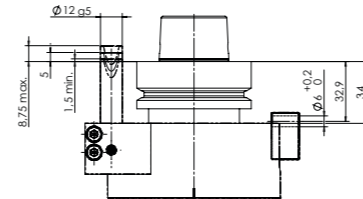

FLOATING TRIMMING UNIT – CLASSIC LINE

FLOATING V

MACHINE CONNECTION OPTIONS