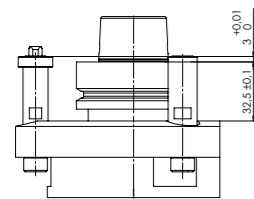

FLOATING TRIMMING UNIT – CLASSIC LINE

FLOATING V

MACHINE CONNECTION OPTIONS

HSK - F63
BIESSE

HSK - F63
Busellato

HSK - F63
Felder

HSK - F63
HOMAG / WEEKE /
WEINMANN

HSK - F63
IMA