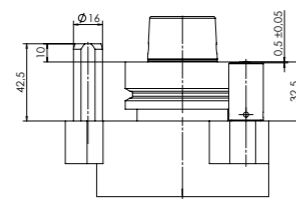

FLOATING TRIMMING UNIT – CLASSIC LINE

FLOATING V

MACHINE CONNECTION OPTIONS

HSK - F63
BIESSE

HSK - F63
Busellato

HSK - F63
Felder

HSK - F63
HOMAG / WEEKE /
WEINMANN

HSK - F63
IMA