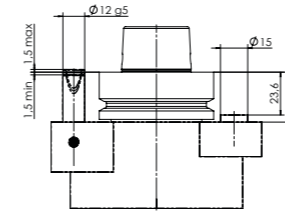

FLOATING TRIMMING UNIT – CLASSIC LINE

FLOATING V

MACHINE CONNECTION OPTIONS

HSK - F63
BIESSE

HSK - F63
Busellato

HSK - F63
Felder

HSK - F63
HOMAG / WEEKE /
WEINMANN

HSK - F63
IMA