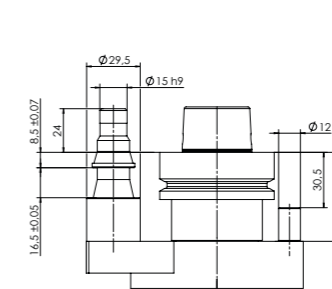

HSK - F63
SCM