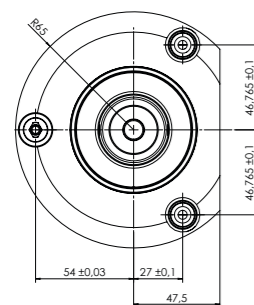

FLOATING TRIMMING UNIT – CLASSIC LINE

FLOATING V

MACHINE CONNECTION OPTIONS

HSK - F63
BIESSE

HSK - F63
Busellato

HSK - F63
Felder

HSK - F63
HOMAG / WEEKE /
WEINMANN

HSK - F63
IMA