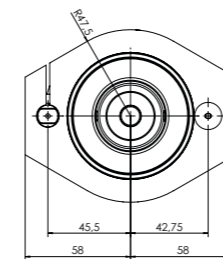

FLOATING TRIMMING UNIT – CLASSIC LINE

FLOATING V

MACHINE CONNECTION OPTIONS

HSK - F63
BIESSE

HSK - F63
Busellato

HSK - F63
Felder

HSK - F63
HOMAG / WEEKE /
WEINMANN

HSK - F63
IMA