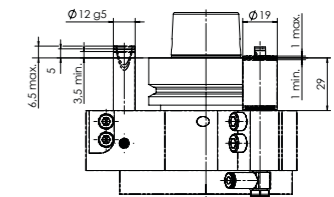

FLOATING TRIMMING UNIT – CLASSIC LINE

FLOATING V

MACHINE CONNECTION OPTIONS

HSK - F63
BIESSE

HSK - F63
Busellato

HSK - F63
Felder

HSK - F63
HOMAG / WEEKE /
WEINMANN

HSK - F63
IMA