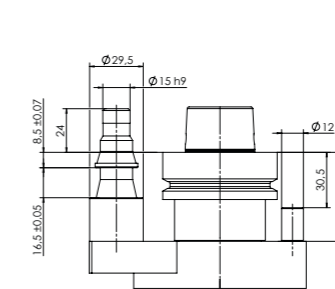

HSK - F63
SCM