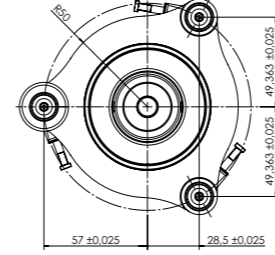

TASTAGGREGAT – CLASSIC LINE FLOATING VC

MASCHINENANBINDUNGSVARIANTEN

HSK - F63
SCM