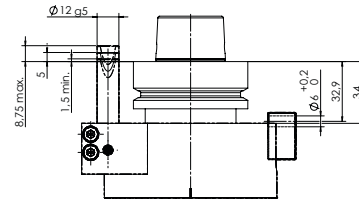

TASTAGGREGAT – CLASSIC LINE FLOATING VC

MASCHINENANBINDUNGSVARIANTEN

HSK - F63
BIESSE

HSK - F63
Busellato

HSK - F63
Felder

HSK - F63
HOMAG / WEEKE /
WEINMANN

HSK - F63
IMA

HSK - F63
Masterwood