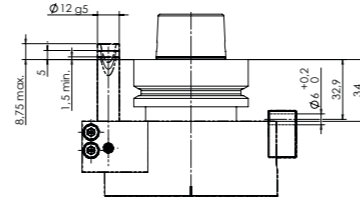

TASTAGGREGAT – CLASSIC LINE FLOATING VC

MASCHINENANBINDUNGSVARIANTEN

HSK - F63
BIESSE

HSK - F63
Busellato

HSK - F63
Felder

HSK - F63
HOMAG / WEEKE /
WEINMANN

HSK - F63
IMA

HSK - F63
Masterwood