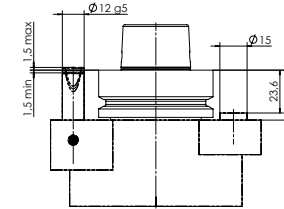

TASTAGGREGAT – CLASSIC LINE FLOATING VC

MASCHINENANBINDUNGSVARIANTEN

HSK - F63
BIESSE

HSK - F63
Busellato

HSK - F63
Felder

HSK - F63
HOMAG / WEEKE /
WEINMANN

HSK - F63
IMA

HSK - F63
Masterwood