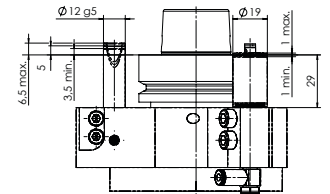

TASTAGGREGAT – CLASSIC LINE FLOATING VC

MASCHINENANBINDUNGSVARIANTEN

HSK - F63
BIESSE

HSK - F63
Busellato

HSK - F63
Felder

HSK - F63
HOMAG / WEEKE /
WEINMANN

HSK - F63
IMA

HSK - F63
Masterwood