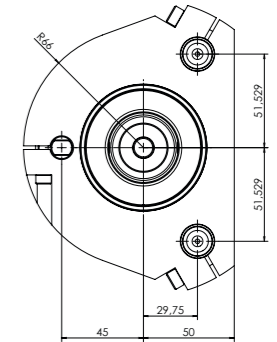

TASTAGGREGAT – CLASSIC LINE FLOATING VC

MASCHINENANBINDUNGSVARIANTEN

HSK - F63
BIESSE

HSK - F63
Busellato

HSK - F63
Felder

HSK - F63
HOMAG / WEEKE /
WEINMANN

HSK - F63
IMA

HSK - F63
Masterwood