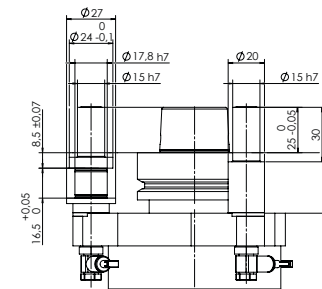

HSK - F63
SCM