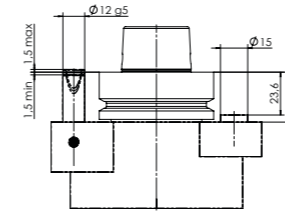

TASTAGGREGAT – CLASSIC LINE FLOATING VC

MASCHINENANBINDUNGSVARIANTEN

HSK - F63
BIESSE

HSK - F63
Busellato

HSK - F63
Felder

HSK - F63
HOMAG / WEEKE /
WEINMANN

HSK - F63
IMA

HSK - F63
Masterwood