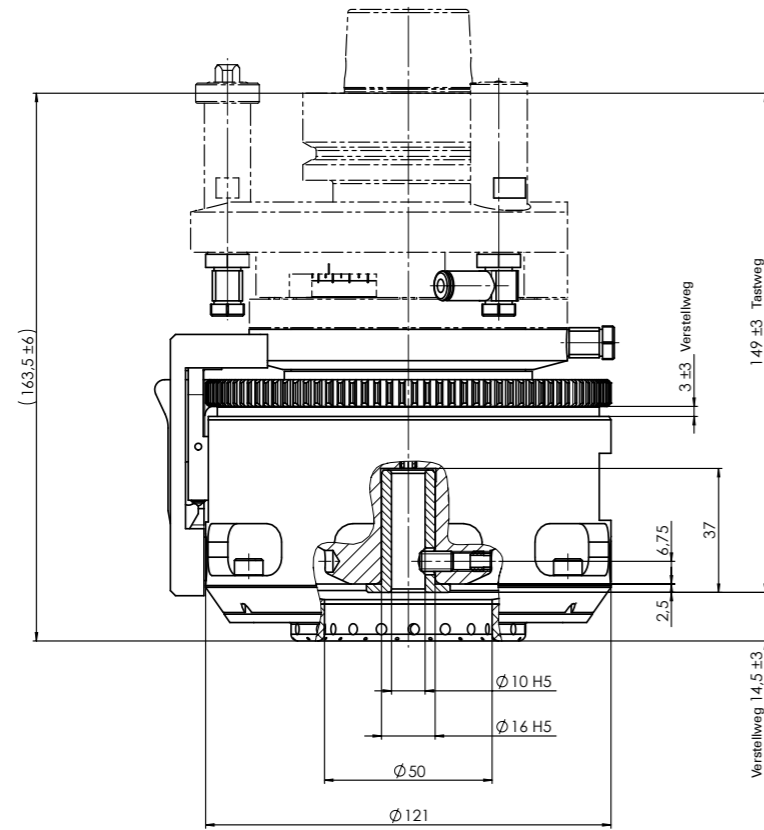

TASTAGGREGAT – CLASSIC LINE FLOATING VC

MASCHINENANBINDUNGSVARIANTEN

HSK - F63
BIESSE

HSK - F63
Busellato

HSK - F63
Felder

HSK - F63
HOMAG / WEEKE /
WEINMANN

HSK - F63
IMA

HSK - F63
Masterwood