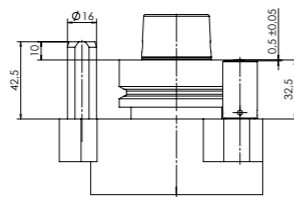

TASTAGGREGAT – CLASSIC LINE FLOATING VC

MASCHINENANBINDUNGSVARIANTEN

HSK - F63
BIESSE

HSK - F63
Busellato

HSK - F63
Felder

HSK - F63
HOMAG / WEEKE /
WEINMANN

HSK - F63
IMA

HSK - F63
Masterwood