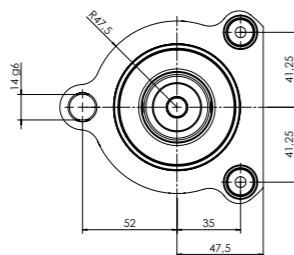

TASTAGGREGAT – CLASSIC LINE FLOATING VC

MASCHINENANBINDUNGSVARIANTEN

HSK - F63
BIESSE

HSK - F63
Busellato

HSK - F63
Felder

HSK - F63
HOMAG / WEEKE /
WEINMANN

HSK - F63
IMA

HSK - F63
Masterwood