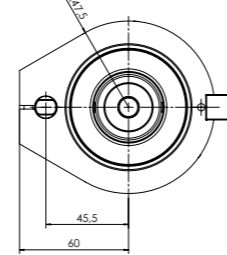

TASTAGGREGAT – CLASSIC LINE FLOATING VC

MASCHINENANBINDUNGSVARIANTEN

HSK - F63
BIESSE

HSK - F63
Busellato

HSK - F63
Felder

HSK - F63
HOMAG / WEEKE /
WEINMANN

HSK - F63
IMA

HSK - F63
Masterwood