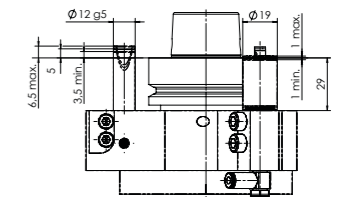

TASTAGGREGAT – CLASSIC LINE FLOATING VC

MASCHINENANBINDUNGSVARIANTEN

HSK - F63
BIESSE

HSK - F63
Busellato

HSK - F63
Felder

HSK - F63
HOMAG / WEEKE /
WEINMANN

HSK - F63
IMA

HSK - F63
Masterwood