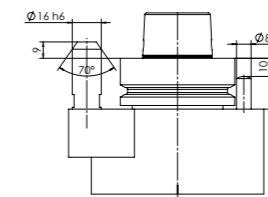

TASTAGGREGAT – CLASSIC LINE FLOATING VC

MASCHINENANBINDUNGSVARIANTEN

HSK - F63
BIESSE

HSK - F63
Busellato

HSK - F63
Felder

HSK - F63
HOMAG / WEEKE /
WEINMANN

HSK - F63
IMA

HSK - F63
Masterwood