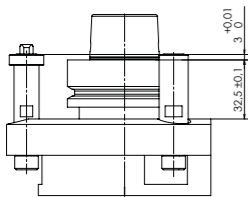

TASTAGGREGAT – CLASSIC LINE FLOATING VC

MASCHINENANBINDUNGSVARIANTEN

HSK - F63
BIESSE

HSK - F63
Busellato

HSK - F63
Felder

HSK - F63
HOMAG / WEEKE /
WEINMANN

HSK - F63
IMA

HSK - F63
Masterwood