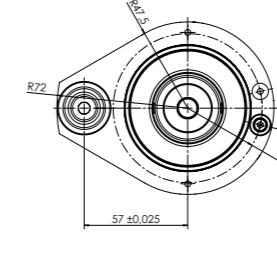

TASTAGGREGAT – CLASSIC LINE FLOATING VC

MASCHINENANBINDUNGSVARIANTEN

HSK - F63
SCM