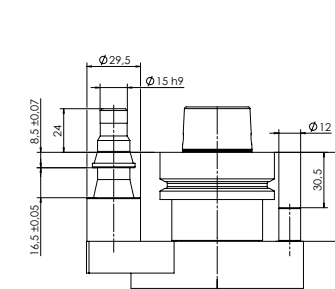

HSK - F63
SCM