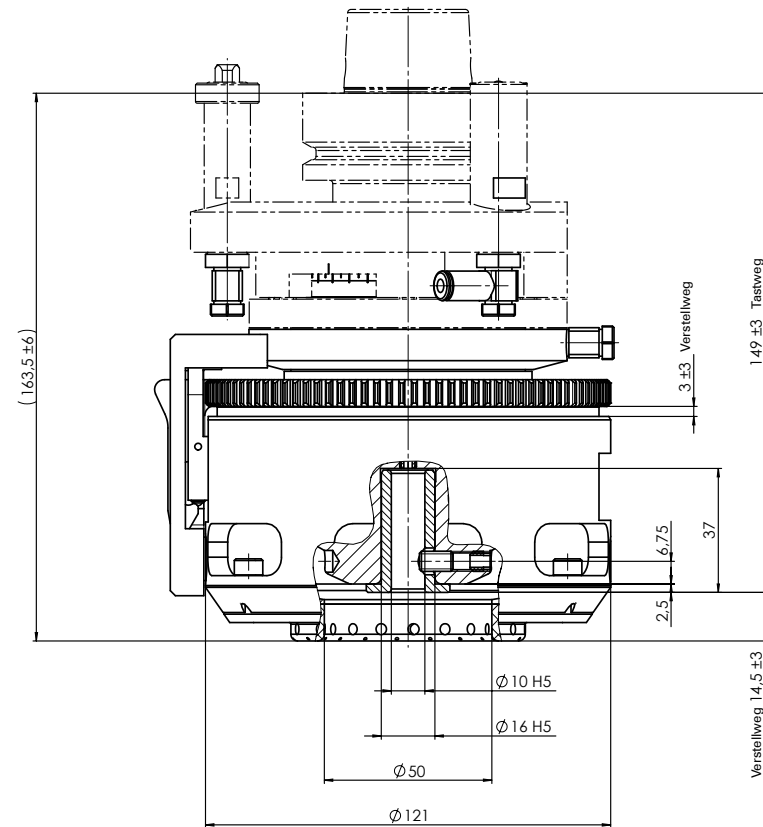

TASTAGGREGAT – CLASSIC LINE FLOATING VC

MASCHINENANBINDUNGSVARIANTEN

HSK - F63
BIESSE

HSK - F63
Busellato

HSK - F63
Felder

HSK - F63
HOMAG / WEEKE /
WEINMANN

HSK - F63
IMA

HSK - F63
Masterwood