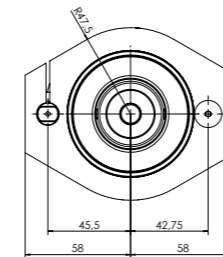

TASTAGGREGAT – CLASSIC LINE FLOATING VC

MASCHINENANBINDUNGSVARIANTEN

HSK - F63
BIESSE

HSK - F63
Busellato

HSK - F63
Felder

HSK - F63
HOMAG / WEEKE /
WEINMANN

HSK - F63
IMA

HSK - F63
Masterwood