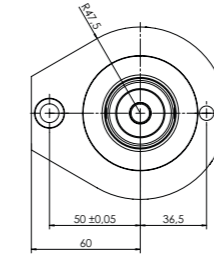

TASTAGGREGAT – CLASSIC LINE FLOATING VC

MASCHINENANBINDUNGSVARIANTEN

HSK - F63
BIESSE

HSK - F63
Busellato

HSK - F63
Felder

HSK - F63
HOMAG / WEEKE /
WEINMANN

HSK - F63
IMA

HSK - F63
Masterwood