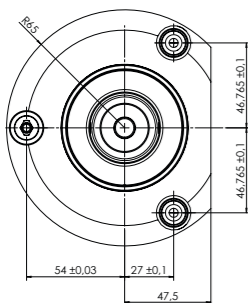

TASTAGGREGAT – CLASSIC LINE FLOATING VC

MASCHINENANBINDUNGSVARIANTEN

HSK - F63
BIESSE

HSK - F63
Busellato

HSK - F63
Felder

HSK - F63
HOMAG / WEEKE /
WEINMANN

HSK - F63
IMA

HSK - F63
Masterwood