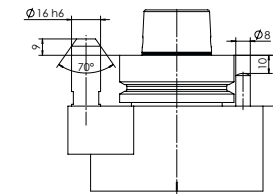

TASTAGGREGAT – CLASSIC LINE FLOATING VC

MASCHINENANBINDUNGSVARIANTEN

HSK - F63
BIESSE

HSK - F63
Busellato

HSK - F63
Felder

HSK - F63
HOMAG / WEEKE /
WEINMANN

HSK - F63
IMA

HSK - F63
Masterwood