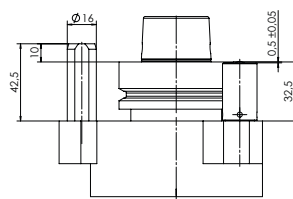

TASTAGGREGAT – CLASSIC LINE FLOATING VC

MASCHINENANBINDUNGSVARIANTEN

HSK - F63
BIESSE

HSK - F63
Busellato

HSK - F63
Felder

HSK - F63
HOMAG / WEEKE /
WEINMANN

HSK - F63
IMA

HSK - F63
Masterwood