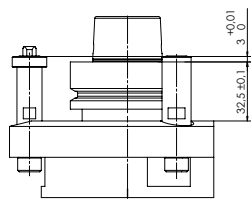

TASTAGGREGAT – CLASSIC LINE FLOATING VC

MASCHINENANBINDUNGSVARIANTEN

HSK - F63
BIESSE

HSK - F63
Busellato

HSK - F63
Felder

HSK - F63
HOMAG / WEEKE /
WEINMANN

HSK - F63
IMA

HSK - F63
Masterwood